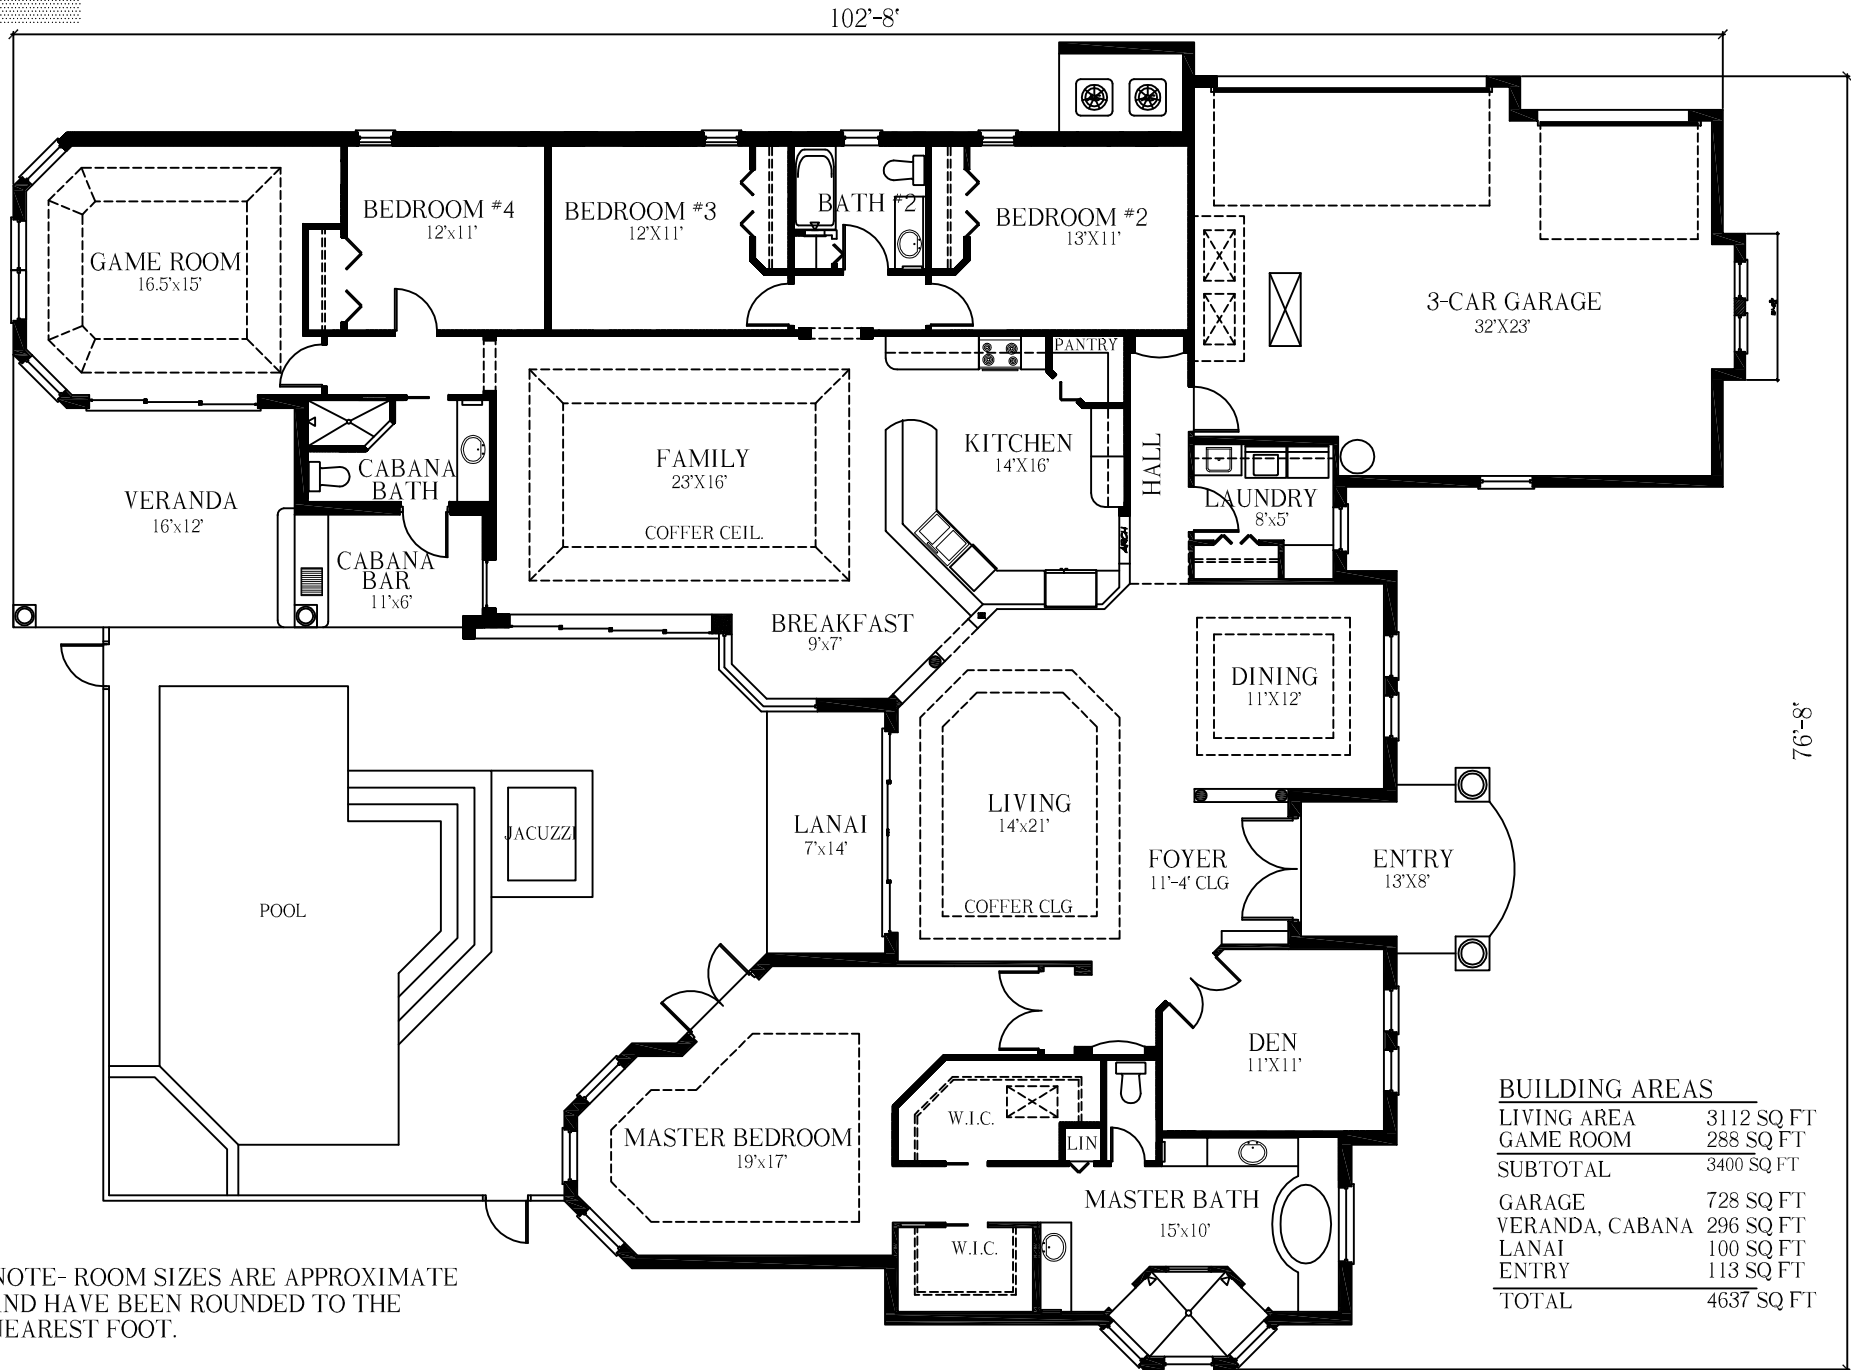

# VISION HOMES

BUILDING AREAS	
LIVING AREA	3112 SQ FT
GAME ROOM	288 SQ FT
SUBTOTAL	3400 SQ FT
GARAGE	728 SQ FT
VERANDA, CABANA	296 SQ FT
LANAI	100 SQ FT
ENTRY	113 SQ FT
<b>TOTAL</b>	<b>4637 SQ FT</b>

\* NOTE- ROOM SIZES ARE APPROXIMATE AND HAVE BEEN ROUNDED TO THE NEAREST FOOT.