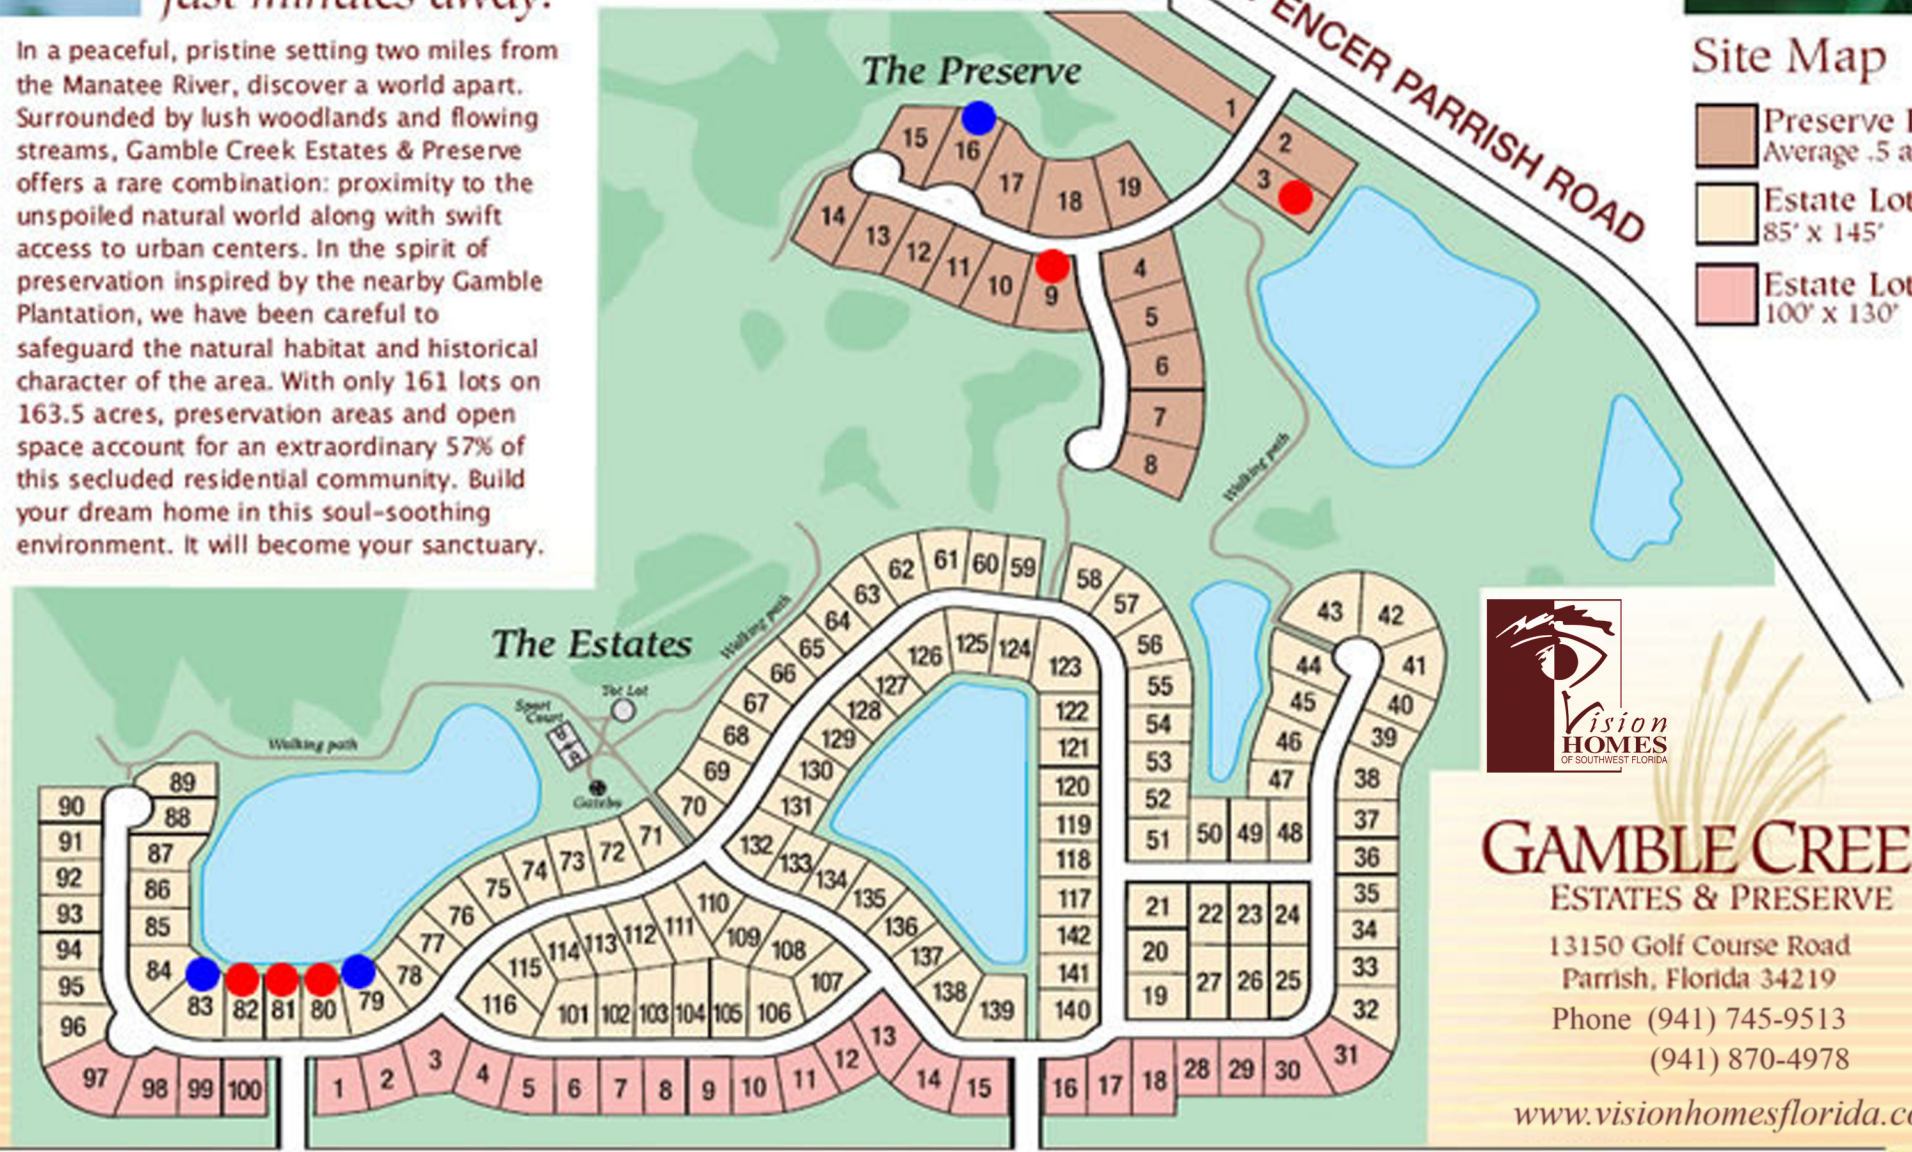

*A world apart,  
just minutes away.*

In a peaceful, pristine setting two miles from the Manatee River, discover a world apart. Surrounded by lush woodlands and flowing streams, Gamble Creek Estates & Preserve offers a rare combination: proximity to the unspoiled natural world along with swift access to urban centers. In the spirit of preservation inspired by the nearby Gamble Plantation, we have been careful to safeguard the natural habitat and historical character of the area. With only 161 lots on 163.5 acres, preservation areas and open space account for an extraordinary 57% of this secluded residential community. Build your dream home in this soul-soothing environment. It will become your sanctuary.

5 and 10 acre SF properties

SPENCER PARRISH ROAD

Site Map

-  Preserve Lots  
Average .5 acre
-  Estate Lots  
85' x 145'
-  Estate Lots  
100' x 130'

**GAMBLE CREEK**  
ESTATES & PRESERVE

13150 Golf Course Road  
Parrish, Florida 34219  
Phone (941) 745-9513  
(941) 870-4978

[www.visionhomesflorida.com](http://www.visionhomesflorida.com)

GOLF COURSE ROAD